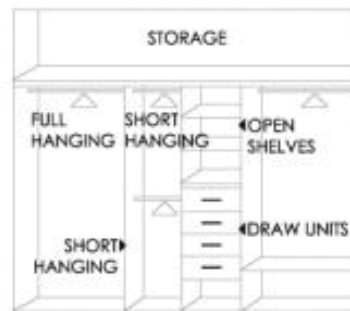

TYPICAL 3 DOOR INTERNAL

ANTENNA

INCLUDES SOCKET

TELEPHONE   
SOCKET & DRAW WIRE

FENCING 1.8H

COLOUR

GATES